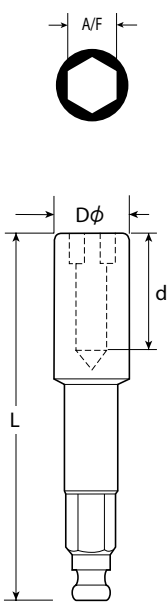

FASTENING BOLTS & NUTS
5/16" = 8mm HEX DRIVE

● FOR : BRIDGES, BUCKEYE-TOOLS, DEMAG (FMA), DESOUTTER, FIAM, GRASSO, OBER, RUPES, SUHNER

= METRIC = (NON MAGNETIC)	EDP #	MODEL #	A/F × D × d × L
	489472	1404/50	4 × 9 × 20 × 50
	489473	1445/50	4.5 × 9 × 20 × 50
	489474	1405/50	5 × 9 × 20 × 50
	489475	1455/50	5.5 × 9 × 20 × 50
	489476	1406/50	6 × 10 × 20 × 50
	489477	1407/50	7 × 13 × 20 × 50
	489478	1408/50	8 × 13 × 20 × 50
	489479	1409/50	9 × 14 × 20 × 50
	489480	1410/50	10 × 16 × 20 × 50
	489481	1411/50	11 × 17 × 20 × 50
	489482	1412/50	12 × 19 × 20 × 50
	489483	1413/50	13 × 19 × 20 × 50
	489484	1414/50	14 × 20 × 20 × 50
	489485	1417/50	17 × 23 × 20 × 50
	489486	1404/75	4 × 9 × 30 × 75
	489487	1445/75	4.5 × 9 × 30 × 75
	489488	1405/75	5 × 9 × 30 × 75
	489489	1455/75	5.5 × 9 × 30 × 75
	489490	1406/75	6 × 10 × 30 × 75
	489491	1407/75	7 × 13 × 30 × 75
	489492	1408/75	8 × 13 × 30 × 75
	489493	1409/75	9 × 14 × 30 × 75
	489494	1410/75	10 × 16 × 30 × 75
	489495	1411/75	11 × 17 × 30 × 75
	489496	1412/75	12 × 18 × 30 × 75
	489497	1413/75	13 × 19 × 30 × 75
	489498	1414/75	14 × 20 × 30 × 75
	489499	1417/75	17 × 23 × 30 × 75
	489500	1404/100	4 × 9 × 30 × 100
	489501	1445/100	4.5 × 9 × 30 × 100
	489502	1405/100	5 × 9 × 30 × 100
	489503	1455/100	5.5 × 9 × 30 × 100
	489504	1406/100	6 × 10 × 30 × 100
	489505	1407/100	7 × 13 × 30 × 100
	489506	1408/100	8 × 13 × 30 × 100
489507	1409/100	9 × 14 × 30 × 100	
489508	1410/100	10 × 16 × 30 × 100	
489509	1411/100	11 × 17 × 30 × 100	
489510	1412/100	12 × 18 × 30 × 100	
489511	1413/100	13 × 19 × 30 × 100	
489512	1414/100	14 × 20 × 30 × 100	
489513	1417/100	17 × 23 × 30 × 100