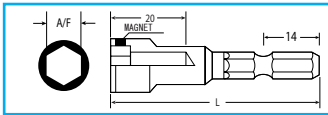

SOCKET BITS(NUT SETTERS)

BITS FOR PRECISION SCREWS
DOUBLE-ENDED INSERT BITS HOLDERS
SCREW/SHANK/INVERTED SKI HOLDERS
DOUBLE-ENDED POWER BITS
INSERT BITS
POWER BITS
BIT HOLDERS & FINISH SERIES
SOCKET BITS (NUT SETTERS)
EXTENSIONS & ADAPTERS
BITS FOR HAND TOOLS
IMPACT SOCKETS & OTHERS
GOLD COLOUR BITS SERIES