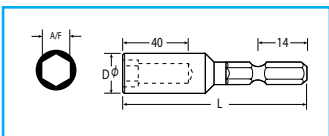

FASTENING BOLTS & NUTS
5/16" = 8mm HEX DRIVE

● FOR : BRIDGES, BUCKEYE-TOOLS, DEMAG (FMA), DESOUTTER, FIAM, GRASSO, OBER, RUPES, SUHNER

= METRIC = (NON MAGNETIC)		EDP #	MODEL #	A/F × D × L
		489514	1405/50M	5 × 9 × 50
		489515	1455/50M	5.5 × 9 × 50
		489516	1406/50M	6 × 10 × 50
		489517	1407/50M	7 × 13 × 50
		489518	1408/50M	8 × 13 × 50
		489519	1409/50M	9 × 14 × 50
		489520	1410/50M	10 × 16 × 50
		489521	1411/50M	11 × 17 × 50
		489522	1412/50M	12 × 19 × 50
		489523	1413/50M	13 × 19 × 50
		489524	1414/50M	14 × 20 × 50
		489525	1405/75M	5 × 9 × 75
		489526	1455/75M	5.5 × 9 × 75
		489527	1406/75M	6 × 10 × 75
		489528	1407/75M	7 × 13 × 75
		489529	1408/75M	8 × 13 × 75
		489530	1409/75M	9 × 14 × 75
		489531	1410/75M	10 × 16 × 75
		489532	1405/100M	5 × 9 × 100
		489533	1455/100M	5.5 × 9 × 100
		489534	1406/100M	6 × 10 × 100
	489535	1407/100M	7 × 13 × 100	
	489536	1408/100M	8 × 13 × 100	
	489537	1410/100M	10 × 16 × 100	
	489538	1412/100M	12 × 18 × 100	
	489539	1413/100M	13 × 19 × 100	
	489540	1414/100M	14 × 20 × 100	
	489541	1417/100M	17 × 23 × 100